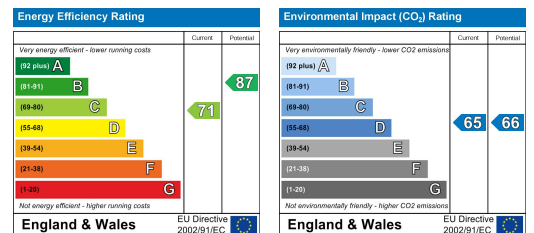

HERITAGE

ESTATE AGENCY & PROPERTY MANAGEMENT

VIEWING By appointment through 'Heritage'

Tel: (0121) 443 5900

Fax: (0121) 443 5901

E-mail:- info@heritage-estates.co.uk

Website:- www.heritage-estates.co.uk

Our opening times are:-

Monday - Friday 9.00am - 5.30pm

Saturdays - 9.30am - 4.00pm

Appointments outside these hours can be arranged and you should not hesitate to contact us should this be required.

LETTINGS AND PROPERTY MANAGEMENT If you would like to rent your property out or are looking for a property to rent, please request further information from our Lettings Department.

www.heritage-estates.co.uk